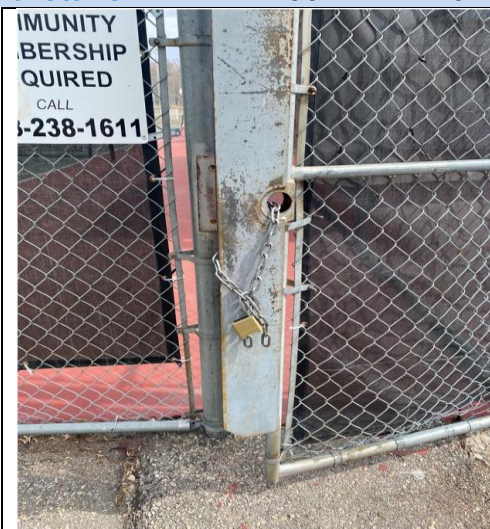

Facility: Woodborough Park

Last Updated: April 28, 2026
Who: JB

Address: 36 Woodborough Road S.W.

Contact/Caretaker: Sue – 403-472-7120

Photo #1 – Photo of entrance/lock.