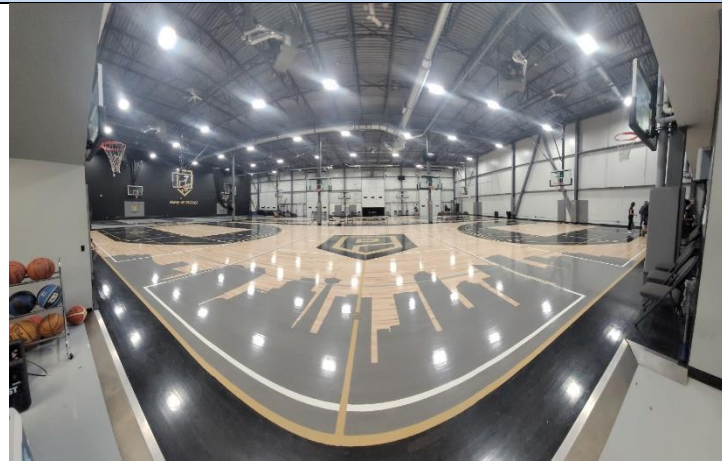

**Facility:** Prolific Sports House

Last Updated: **Sept 29, 2021**  
Who: **JA**

**Address:** 8489 40<sup>th</sup> Street S.E. T2C 2P1

**Contact/Caretaker:** Staff on site.

Photo #1 – Panoramic photo of the entire facility.

Photo #2

Photo #3