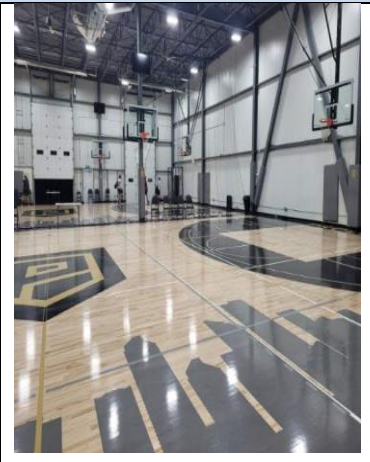

**Facility:** Prolific Sports House

Last Updated: **Sept 29, 2021**  
Who: **JA**

**Address:** 8489 40<sup>th</sup> Street S.E. T2C 2P1

**Contact/Caretaker:** Staff on site.

Photo #1 – Panoramic photo of the entire facility.

Photo #2

Photo #3

**Gym Location:** Gym 1 is the closest to the entrance door and Gym 2 is at the back.

**Change room/Washroom:** Bathrooms are located right by the entrance to the facility.